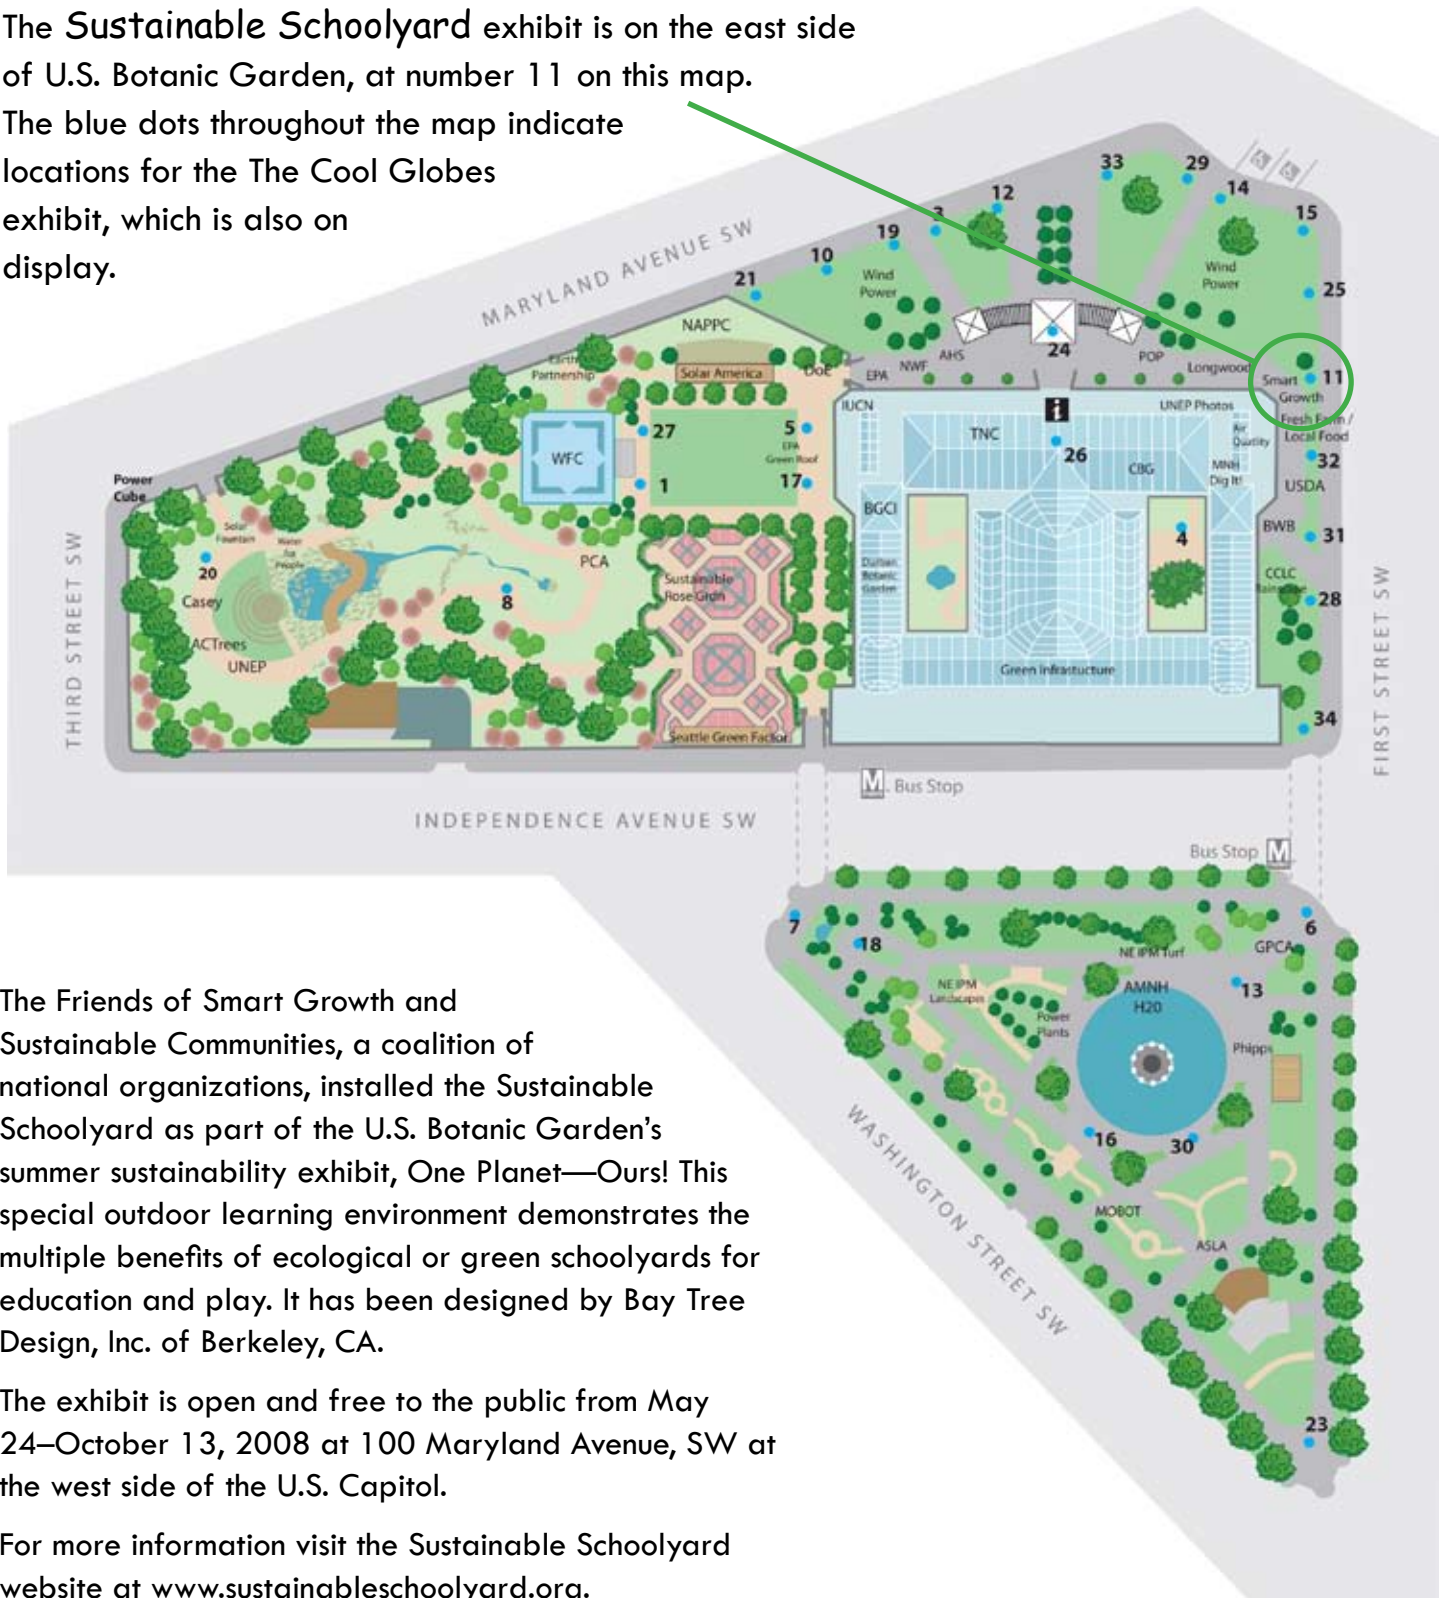

One Planet—Ours!

Sustainability for the 22nd Century

U.S. Botanic Garden • Washington, D.C.

The Sustainable Schoolyard exhibit is on the east side of U.S. Botanic Garden, at number 11 on this map.

The blue dots throughout the map indicate locations for the The Cool Globes exhibit, which is also on display.

The Friends of Smart Growth and Sustainable Communities, a coalition of national organizations, installed the Sustainable Schoolyard as part of the U.S. Botanic Garden's summer sustainability exhibit, One Planet—Ours! This special outdoor learning environment demonstrates the multiple benefits of ecological or green schoolyards for education and play. It has been designed by Bay Tree Design, Inc. of Berkeley, CA.

The exhibit is open and free to the public from May 24–October 13, 2008 at 100 Maryland Avenue, SW at the west side of the U.S. Capitol.

For more information visit the Sustainable Schoolyard website at www.sustainableschoolyard.org.